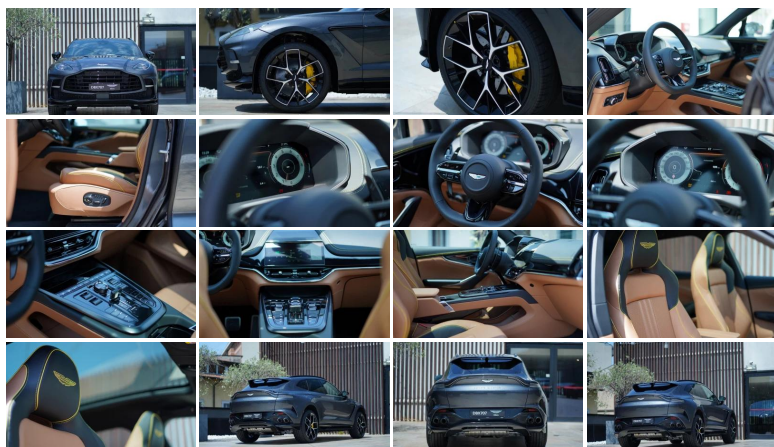

DATI TECNICI

- **Versione:** 707 4.0
- **Carrozzeria:** SUV

MOTORE

- **Alimentazione:** benzina
- **Cambio:** automatico
- **Marce:** 9
- **Trazione:** Integrale
- **Potenza:** 520 kW (707 CV) omologata
- **Coppia:** 900/2600 Nm
- **Cilindrata:** 3982

CORPO VETTURA

- **Altezza:** 168 cm
- **Larghezza:** 200 cm
- **Lunghezza:** 504 cm
- **Porte:** 5
- **Posti:** 5
- **Massa:** 2245 kg

PRESTAZIONI

- **Accelerazione 0-100 km/h:** 3.3 s

CONSUMI ED EMISSIONI

- **Omologazione:** Euro 6
- **Emissioni CO2:** 323 g/km